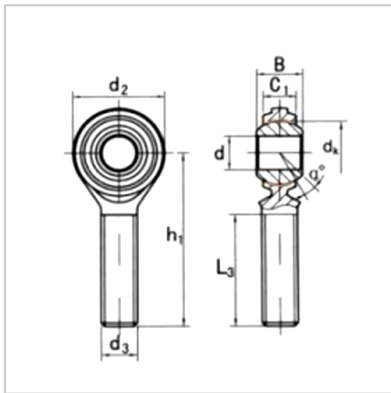

Spherical plain bearing

CM...T-**CM5T**

model : CM5T

Size mm :

| | |
|-------------|---------|
| d : | 7.938 |
| B : | 11.1 |
| C : | 7.92 |
| H : | 47.63 |
| D : | 22.23 |
| L3 min : | 31.75 |
| d3 3A : | 5/16-24 |
| : | 11 |
| Load KN : | 28.693 |
| Weight kg : | 0.032 |