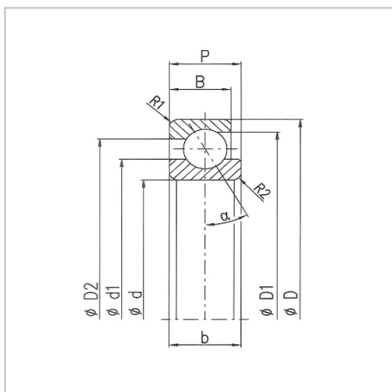

Fully loaded roller bearing

Excavator bearing-AC5836

Bearing model : AC5836

Overall dimension (mm) :

d :	290
D :	355
B :	34

: